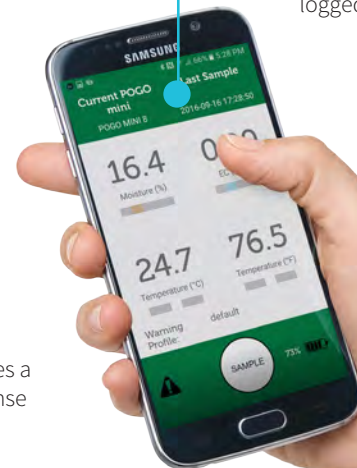

Integrated Bluetooth wireless radio lets you easily connect any Apple or Android device running the free app.

The free app lets you control the POGO mini via a wireless Bluetooth connection. Samples are analyzed according to your customized desired range, displayed and logged.

Consistent accuracy without the need to calibrate, ever. The durable sensor and marine-grade stainless steel probes are covered by an industry-leading 2-year warranty.

Rechargeable battery provides a full day of intense use between charges.