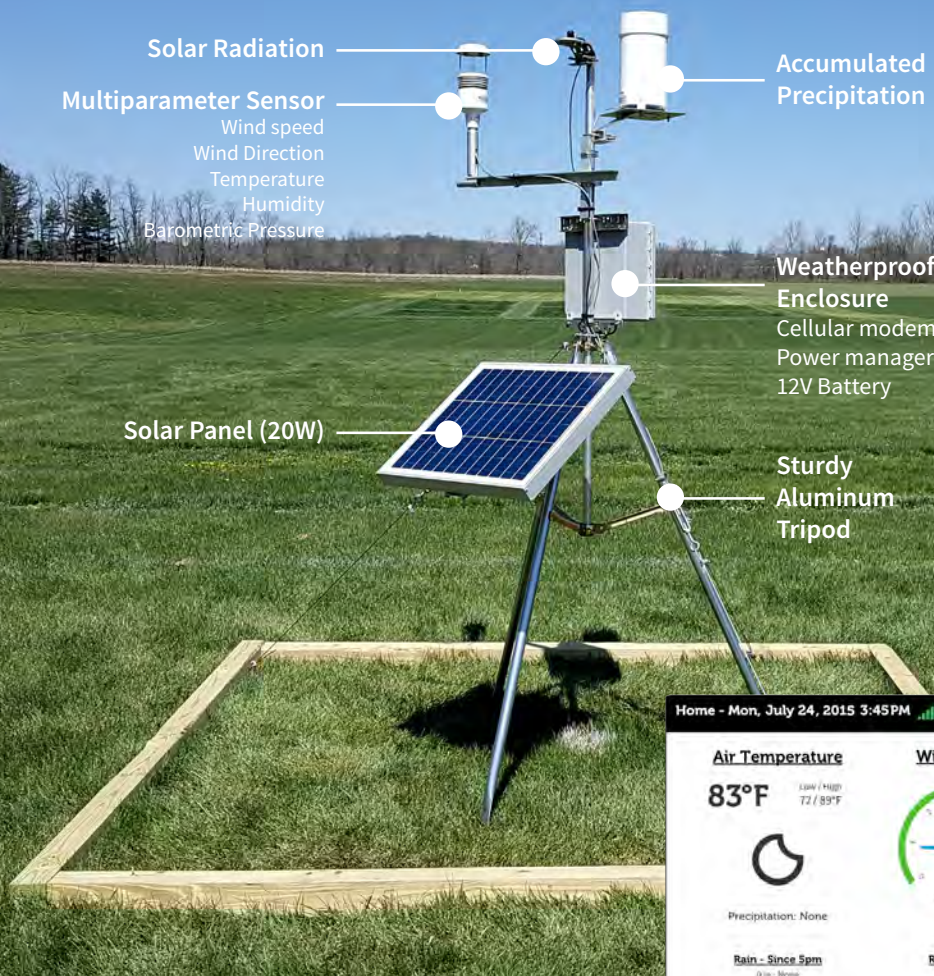

POGO[®] weather

Wireless, autonomous, set-it-and-forget-it insight into the impact of environmental influences on your turf.

The POGO Weather system captures every important ambient variable for turf and property management. When combined with site-specific measurements taken with the POGO Pro, the analysis of these conditions leads to insight otherwise unrealized.

Degree days for growth and stress events are easily accumulated and viewed using the innovative POGO Turf Pro weather dashboard.

POGO understands there are many variables that impact the performance of your turf system and property. In uncompromised fashion, POGO captures and presents these conditions while generating alerts and visual analysis, making it easy for you to make the best decisions for your property.

The POGO Weather Dashboard

Unique combined analysis from the weather station and POGO readings give you very site-specific assessment of the true overall stress on your turf.

Specifications

PARAMETERS

- Air temperature
- Relative humidity
- Barometric pressure
- Wind speed
- Wind direction
- Accumulated precipitation
- Solar radiation
- Dew point
- Heat index
- Wind chill
- Evapotranspiration (ET)

REQUIREMENTS

- Active POGO Turf Pro Cloud account

COMMUNICATIONS

- Stevens Cell-Net cellular modem (GSM/CDMA)
- All data automatically uploaded to POGO Turf Pro Cloud

DIMENSIONS

- 2.5 m (8.2 ft) high
- 1 m (3.2 ft) diameter base
- 21.3 kg (47 lb) weight*