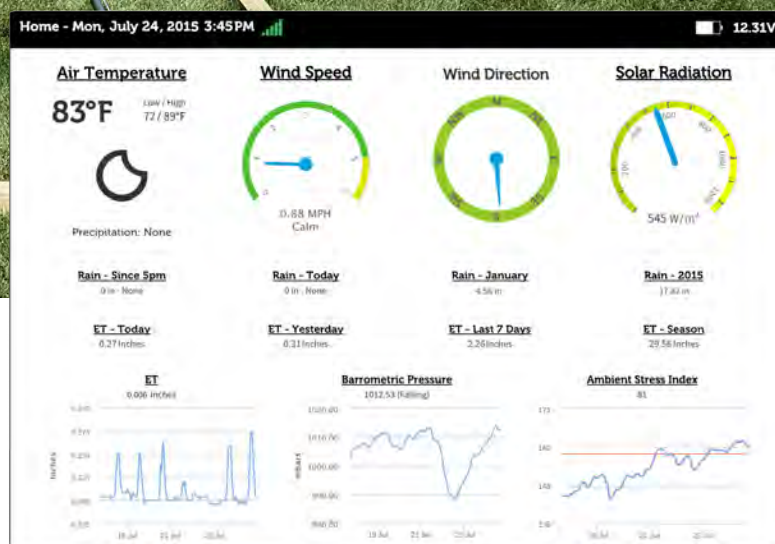

POGO[®] weather

Wireless, autonomous, set-it-and-forget-it insight into the impact of environmental influences on your turf.

The POGO Weather system captures every important ambient variable for turf and property management. When combined with site-specific measurements taken with the POGO Pro, the analysis of these conditions leads to insight otherwise unrealized.

Degree days for growth and stress events are easily accumulated and viewed using the innovative POGO Turf Pro weather dashboard.

POGO understands there are many variables that impact the performance of your turf system and property. In uncompromised fashion, POGO captures and presents these conditions while generating alerts and visual analysis, making it easy for you to make the best decisions for your property.

- Measure from anywhere on the property
- Single or multiple station setups
- Customized degree days
- Smartphone accessible
- POGO degree days (in-zone POGO measurements + ambient conditions)
- Ambient Stress Index for easy gauge of overall stress
- Stress indicators

The POGO Weather Dashboard

Unique combined analysis from the weather station and POGO readings give you very site-specific assessment of the true overall stress on your turf.

Specifications

PARAMETERS

- Air temperature
- Relative humidity
- Barometric pressure
- Wind speed
- Wind direction
- Accumulated precipitation
- Solar radiation
- Dew point
- Heat index
- Wind chill
- Evapotranspiration (ET)